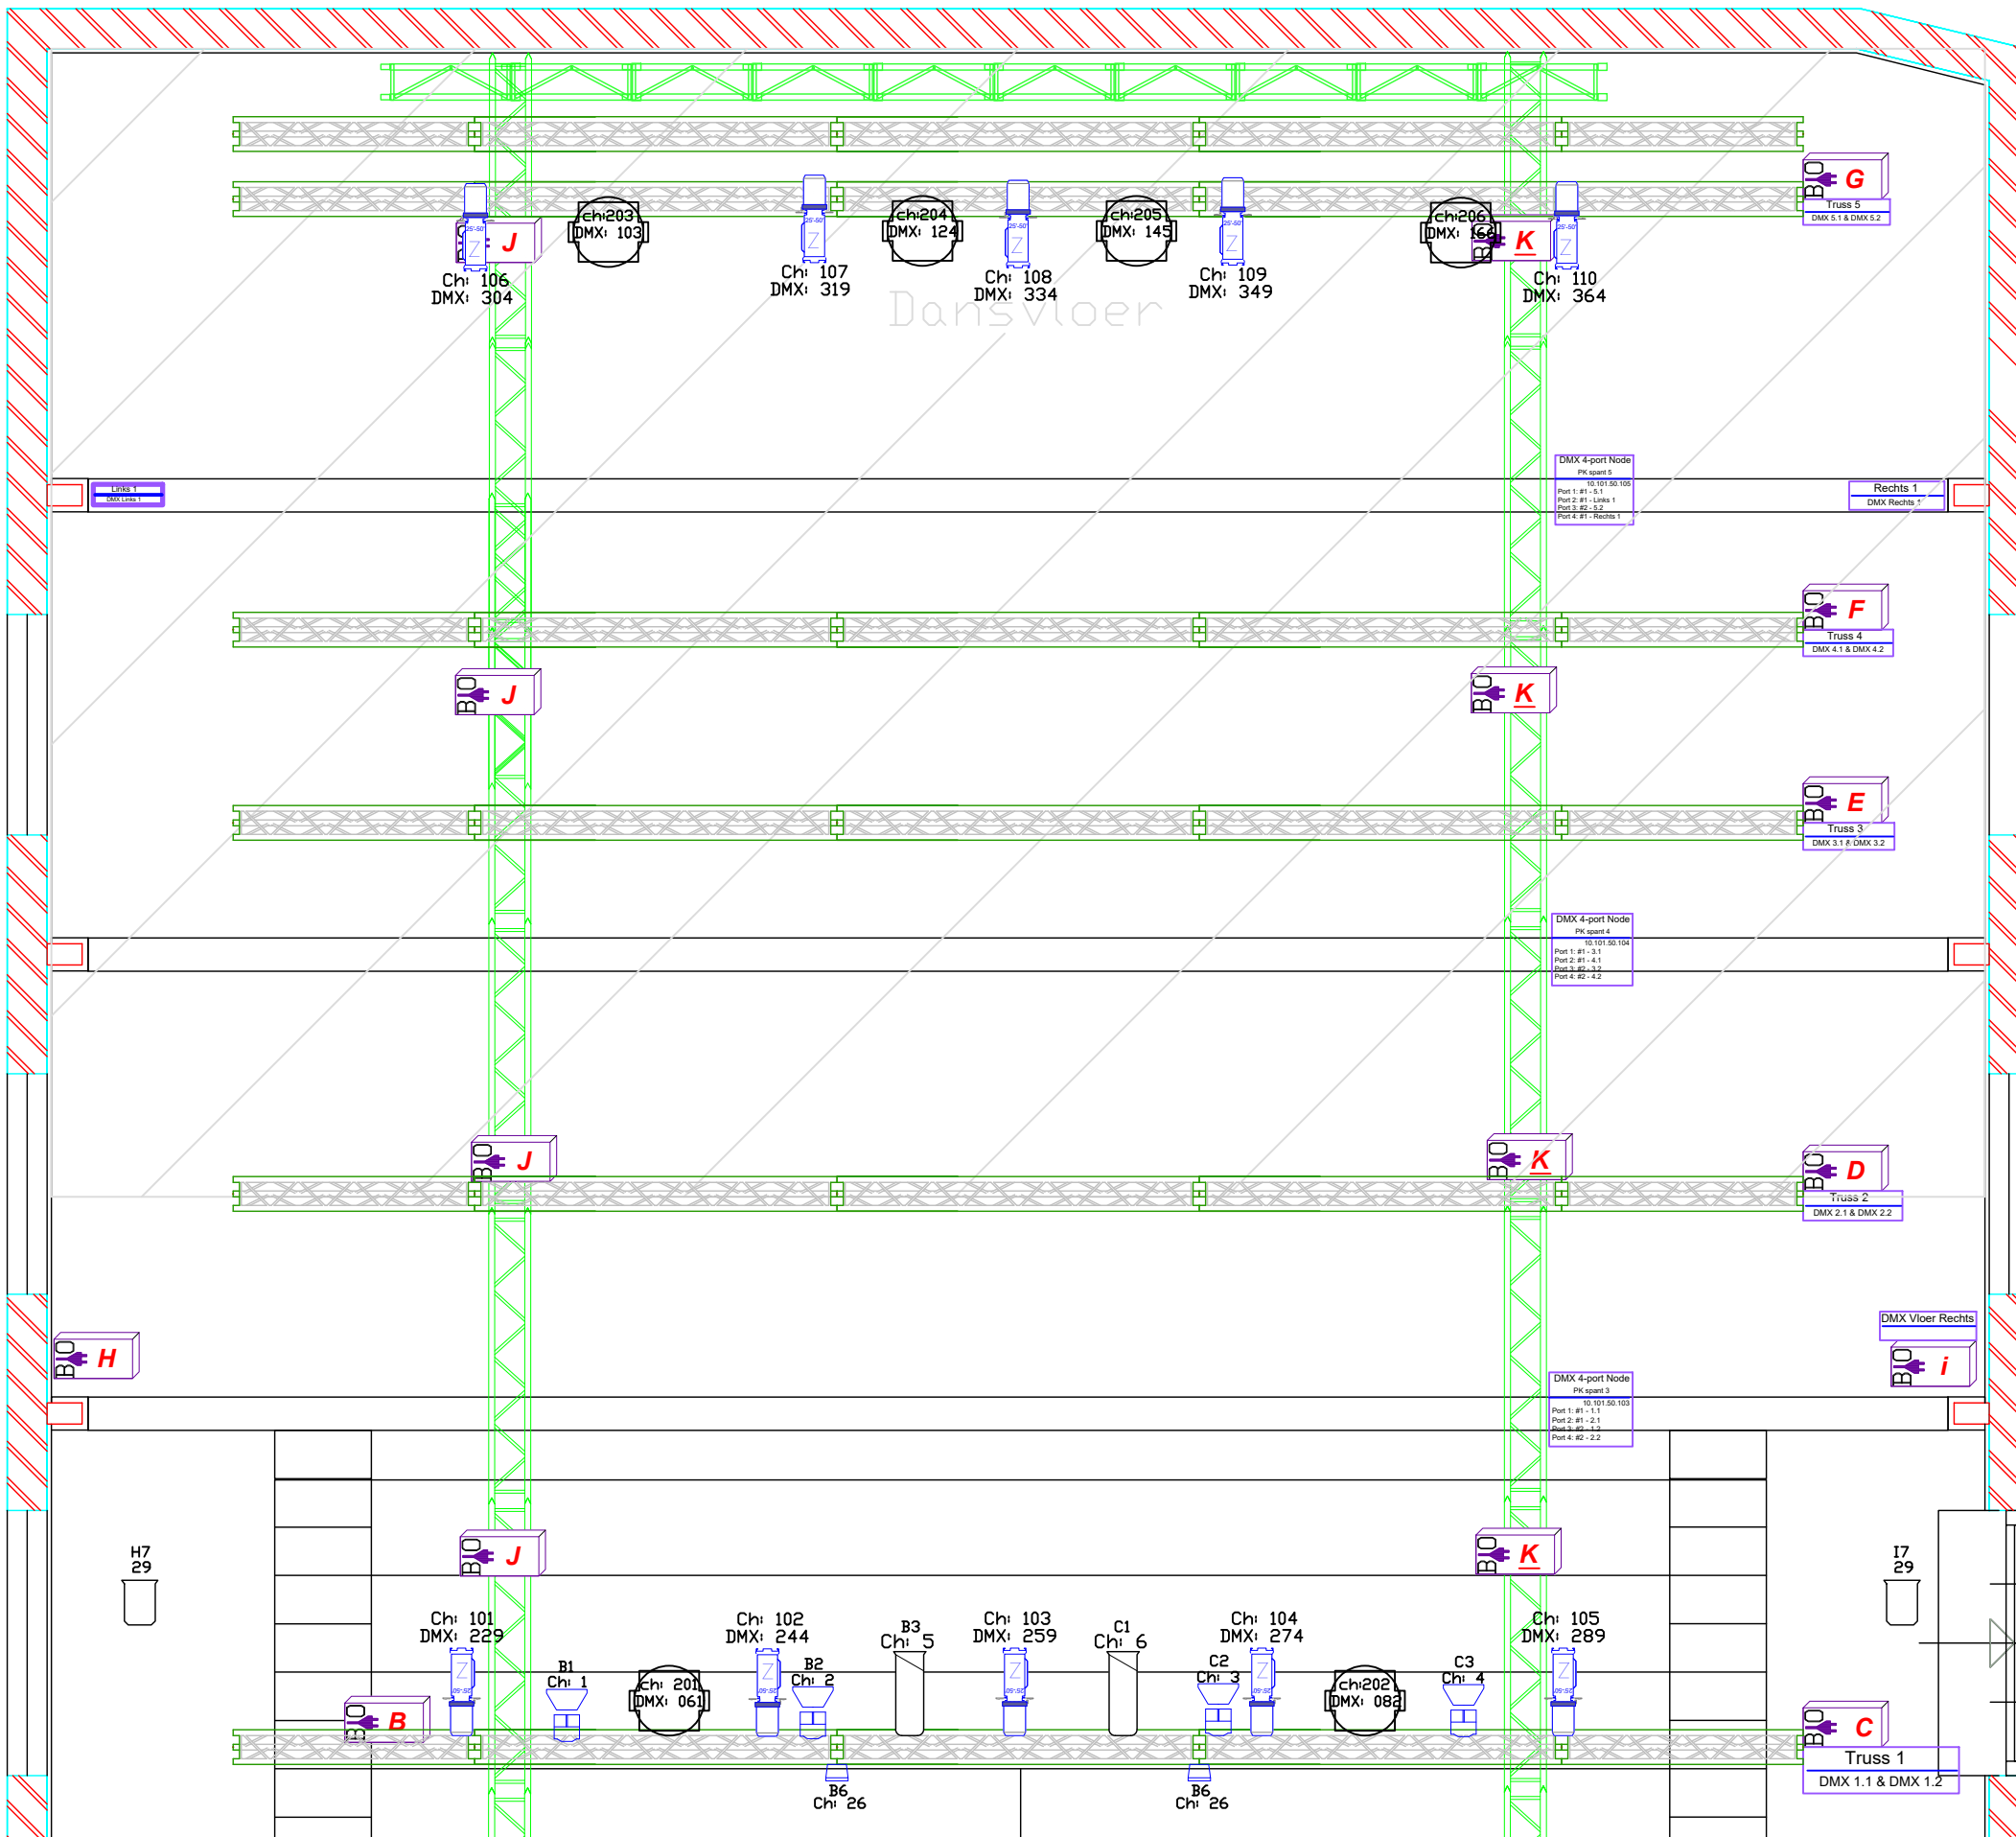

Stageblock
 6X CAT6 van patch
 12X male xlr3 van FOH
 12X female xlr3 van FOH
 6X female xlr3
 6X male xlr3
 2X Speakon NL4
 1X powercon

Stageblock
 6X CAT6 van patch
 6X female xlr3
 6X male xlr3
 2X Speakon NL4
 1X powercon

foyerLicht: 30-36
 Zaallicht: 26-28
 Omlooplicht: 29